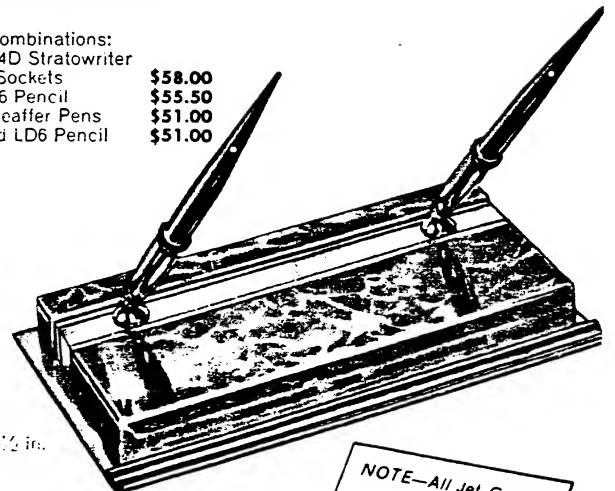

Size—5 in. x 9 1/2 in.

RL4D—Black Stratowriter Ballpoint

LD6—Black Pencil

NOTE—All Jet Crystal
Bases Are Supplied
With Metal Sockets